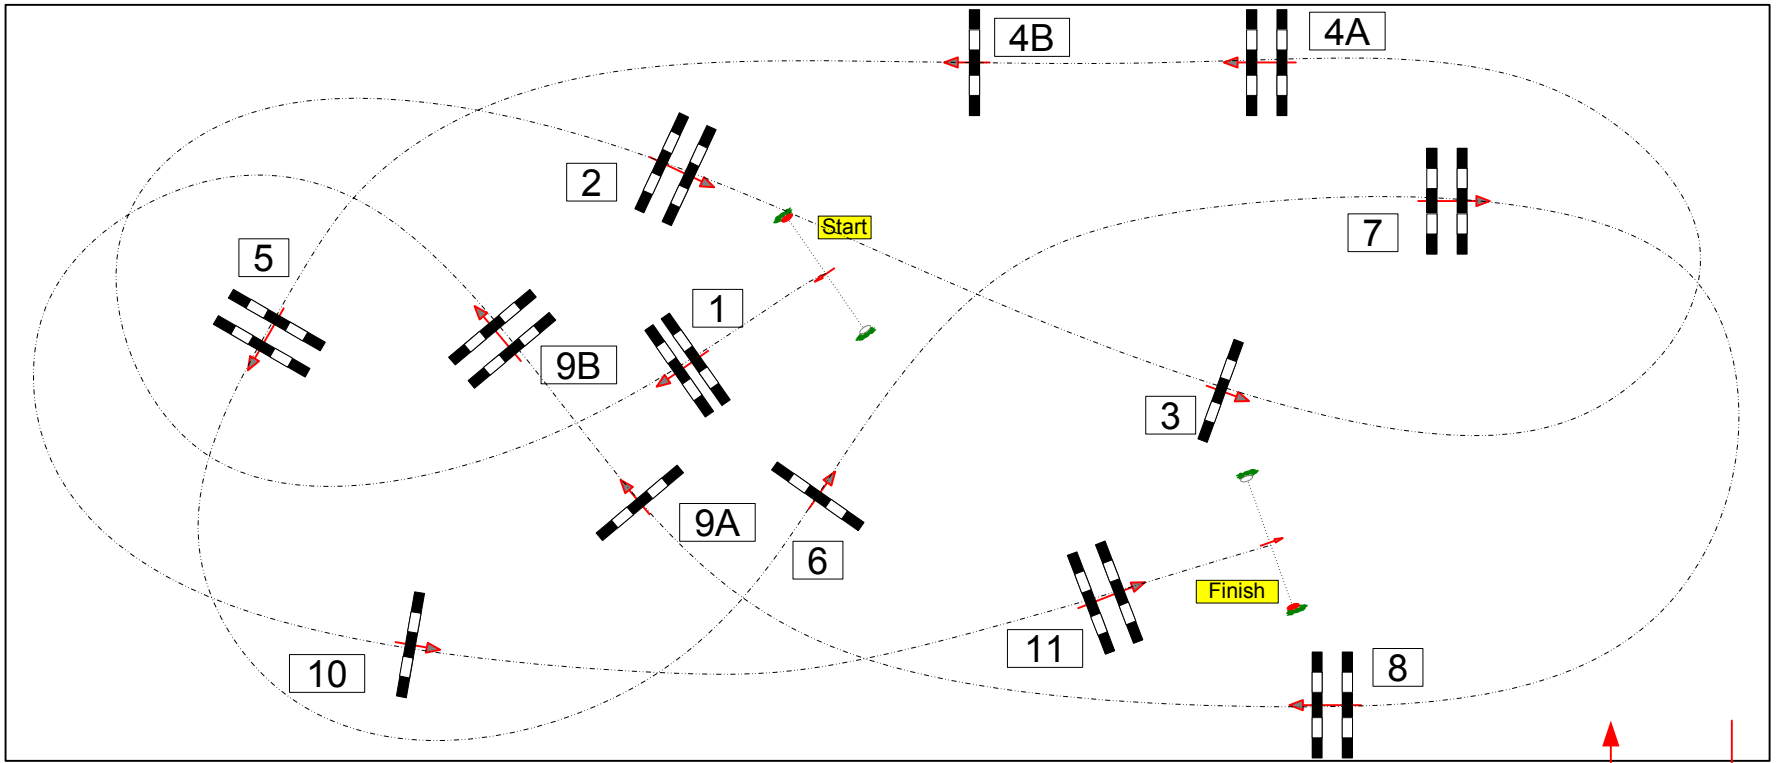

POLE INTERNATIONAL DU CHEVAL DE DEAUVILLE

Class No.: 01

PREPA 115

Barème A ss chrono ss barrage

vendredi 11 novembre 2022

Start: 8:00

Table: A
National RG:
FEI RG / Art.
Height: 1,15 m

Speed: 350 m/min
Length: 430 m
Time allowed: 74 sec
Time limit: 148 sec

Obstacles: 1 à 11
Efforts: 13
Penalty sec:
Closed combination:

1st Jump-off:
Length: 0 m
Time allowed: 0 sec
Time limit: 0 sec

70*30

JURY

Chef de piste ; Quentin PERNEY
↑ In / Out ↓