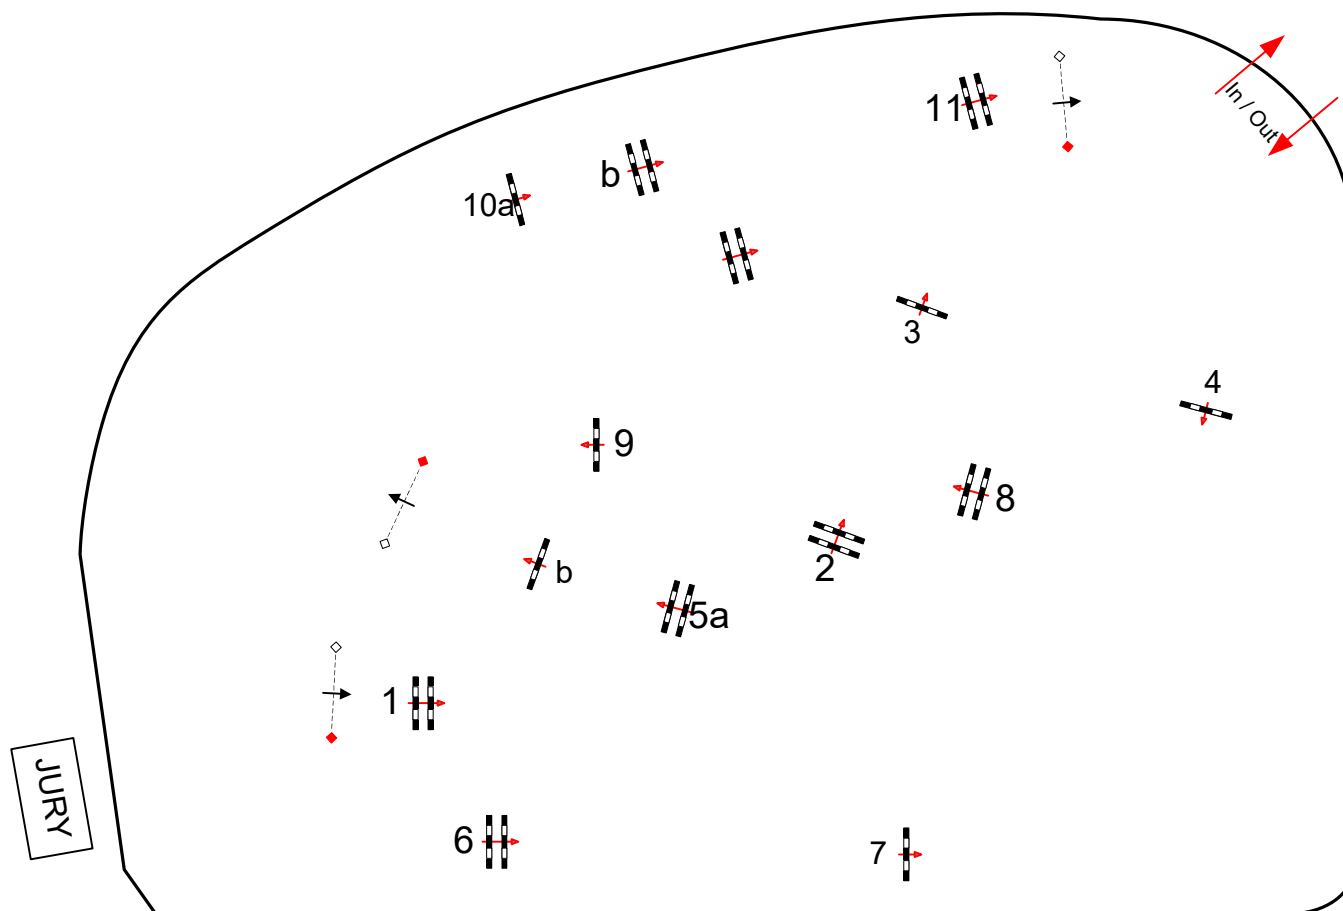

Pôle international
du Cheval
LONGINES
DEAUVILLE

DEAUVILLE

Amateur/Pro juin

Class No.: 13

Grand Prix Pro 2

Bareme A temps différé

dimanche 11 juin 2023

Start: 8:00

Table: A
FEI RG / Art. 274.2.5
Height: 1,30 m

Speed: 350 m/min

Length: 210 m
Time allowed: 36 sec
Time limit: 72 sec

Obstacles: 11
Efforts: 13

2nd Phase:

6 à 11

Length: 250 m
Time allowed: 43 sec
Time limit: 86 sec